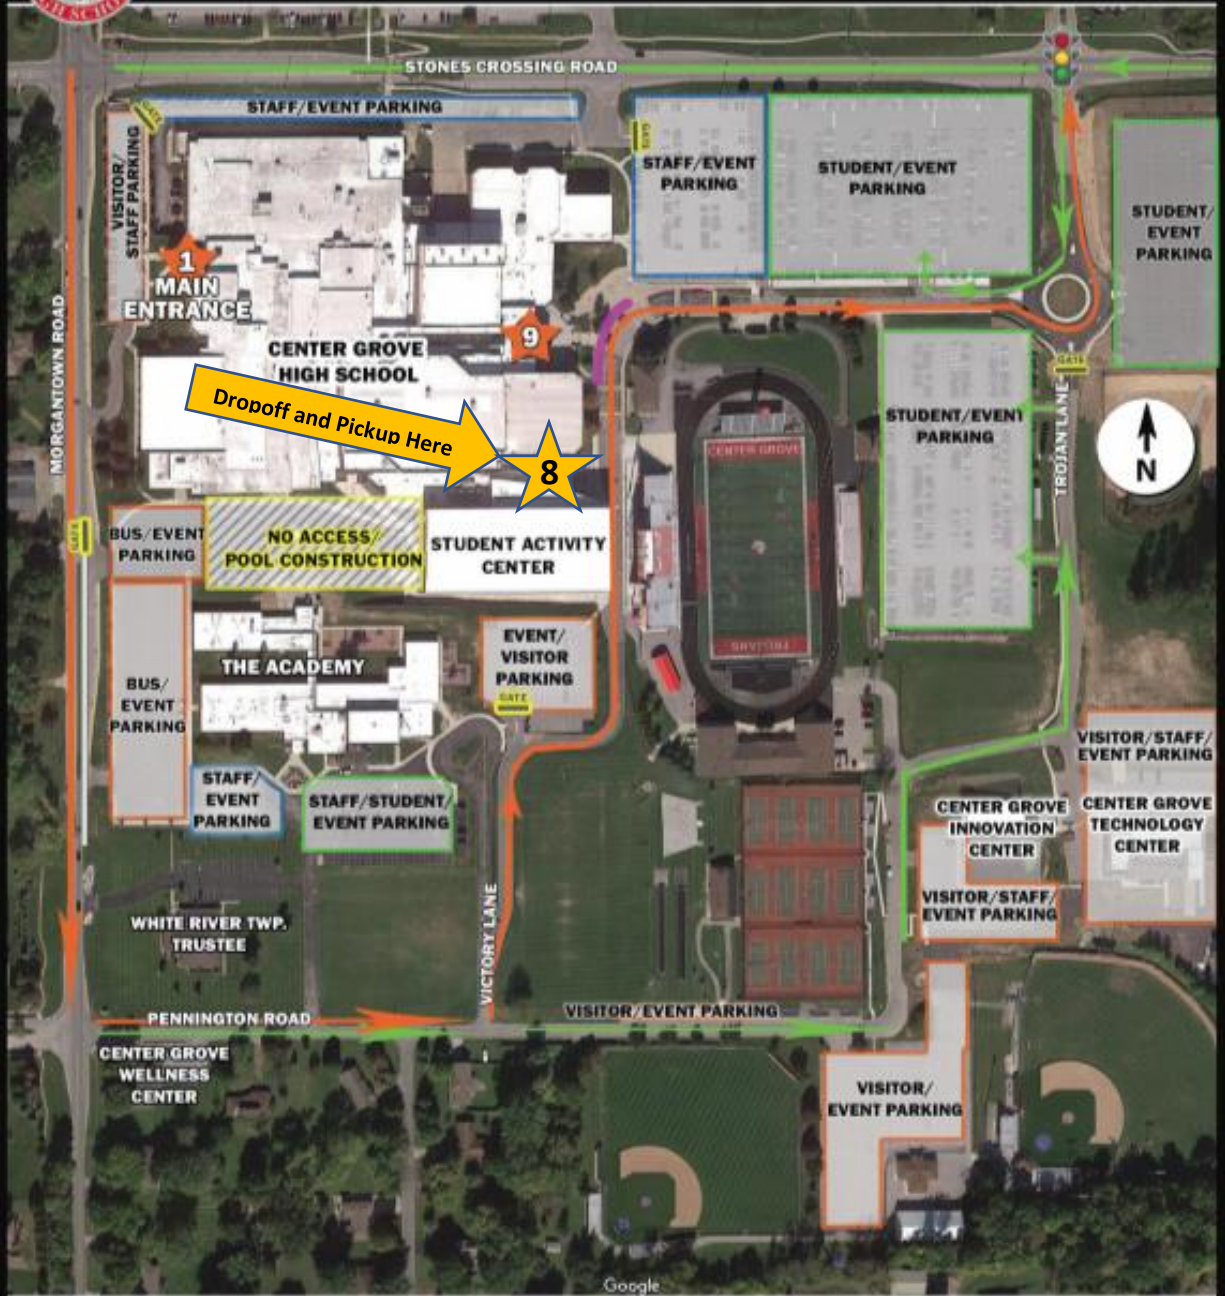

CENTER GROVE HIGH SCHOOL

Revised Dec. 2019

→ Parent Drop-Off/ Pick Up Route → Student Parking Route